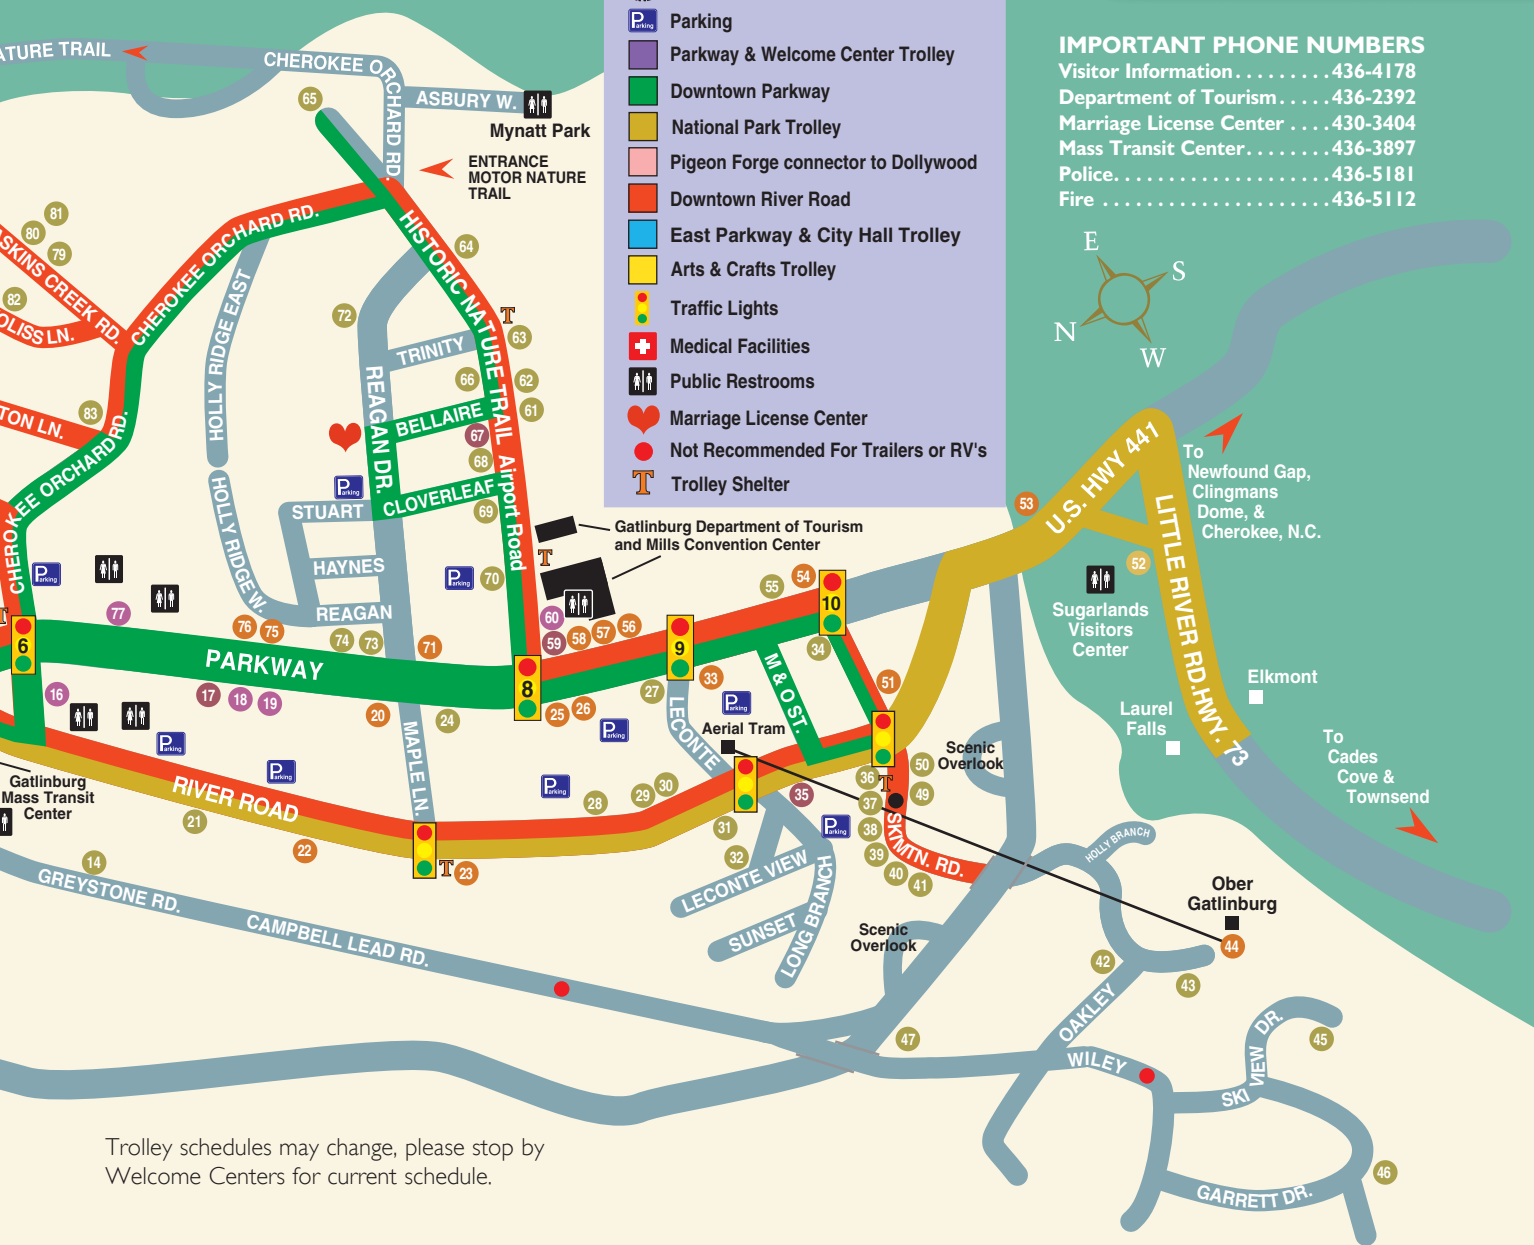

WEDDING SERVICES

About You Salon & Day Spa	120	31
Ripley's Aquarium of the Smokies	15	31

BED & BREAKFAST/INN/LODGE

Foxtrot Bed & Breakfast	46	33
Gatlinburg Castle	14	33

CAMPGROUND

Camping In the Smokies	97	33
------------------------	----	----

LEGEND

- Official Visitor Information and Welcome Centers
- Parking
- Parkway & Welcome Center Trolley
- Downtown Parkway
- National Park Trolley
- Pigeon Forge connector to Dollywood
- Downtown River Road
- East Parkway & City Hall Trolley
- Arts & Crafts Trolley
- Traffic Lights
- Medical Facilities
- Public Restrooms
- Marriage License Center
- Not Recommended For Trailers or RV's
- Trolley Shelter